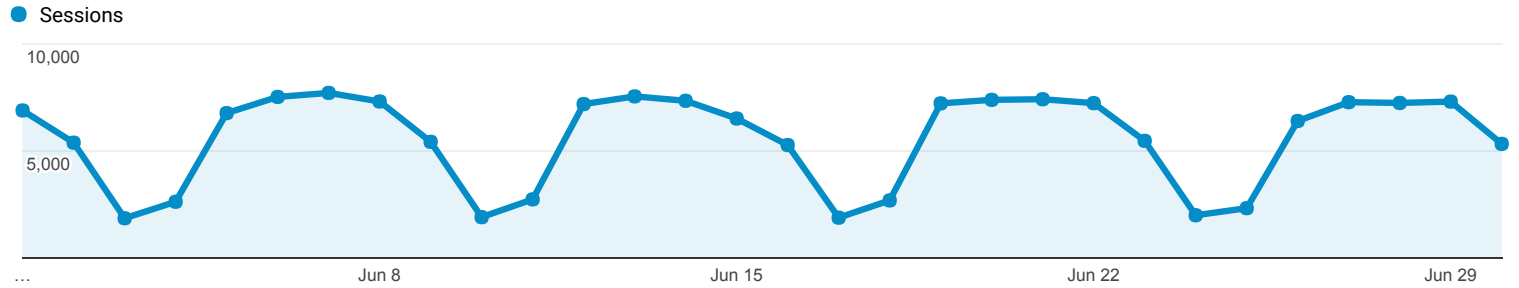

## Audience Overview

All Users  
100.00% Sessions

### Overview

Returning Visitor (Blue) | New Visitor (Green)

Language	Sessions	% Sessions
1. en-us	87,325	52.35%
2. en-gb	10,927	6.55%
3. es	8,457	5.07%
4. zh-cn	8,421	5.05%
5. fr	6,304	3.78%
6. de	5,424	3.25%
7. pt-br	4,641	2.78%
8. it	3,325	1.99%
9. es-419	2,547	1.53%
10. ru	2,366	1.42%