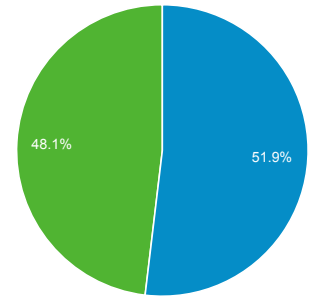

Sessions 158,059	Users 90,684	Pageviews 494,576
Pages / Session 3.13	Avg. Session Duration 00:04:34	Bounce Rate 48.95%
% New Sessions 51.78%		

■ New Visitor ■ Returning Visitor