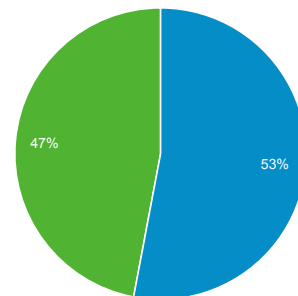

Mar 1, 2015 - Mar 31, 2015

Audience Overview

All Sessions
100.00%

Overview

Sessions
157,998

Users
82,457

Pageviews
487,545

Pages / Session
3.09

Avg. Session Duration
00:04:00

Bounce Rate
49.56%

% New Sessions
46.95%

Returning Visitor (blue) New Visitor (green)

Language	Sessions	% Sessions
1. en-us	80,892	51.20%
2. es	8,304	5.26%
3. de	7,097	4.49%
4. en-gb	7,079	4.48%
5. fr	6,779	4.29%
6. pt-br	4,689	2.97%
7. zh-cn	4,385	2.78%
8. it	3,752	2.37%
9. ja	3,131	1.98%
10. ru	2,548	1.61%