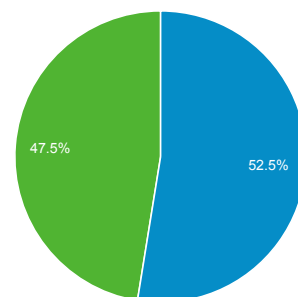

Nov 1, 2014 - Nov 30, 2014

Audience Overview

All Sessions
100.00%

+ Add Segment

Overview

Sessions
145,359

Users
77,017

Pageviews
453,935

Pages / Session
3.12

Avg. Session Duration
00:04:04

Bounce Rate
49.25%

% New Sessions
47.36%

■ Returning Visitor ■ New Visitor

Language	Sessions	% Sessions
1. en-us	71,778	49.38%
2. es	7,610	5.24%
3. de	6,769	4.66%
4. en-gb	6,274	4.32%
5. zh-cn	6,002	4.13%
6. fr	5,847	4.02%
7. pt-br	4,558	3.14%
8. it	3,179	2.19%
9. ja	2,856	1.96%
10. es-es	2,613	1.80%