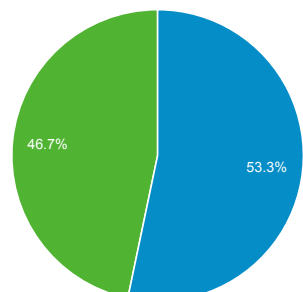

Jul 1, 2014 - Jul 31, 2014

Audience Overview

All Sessions
100.00%

+ Add Segment

Overview

Sessions
146,043

Users
76,030

Pageviews
463,345

Pages / Session
3.17

Avg. Session Duration
00:03:54

Bounce Rate
49.00%

% New Sessions
46.61%

Returning Visitor (blue) New Visitor (green)

Language	Sessions	% Sessions
1. en-us	76,002	52.04%
2. es	6,984	4.78%
3. de	6,605	4.52%
4. zh-cn	5,846	4.00%
5. en-gb	5,616	3.85%
6. fr	5,541	3.79%
7. pt-br	4,563	3.12%
8. ja	3,543	2.43%
9. it	3,494	2.39%
10. es-es	2,695	1.85%