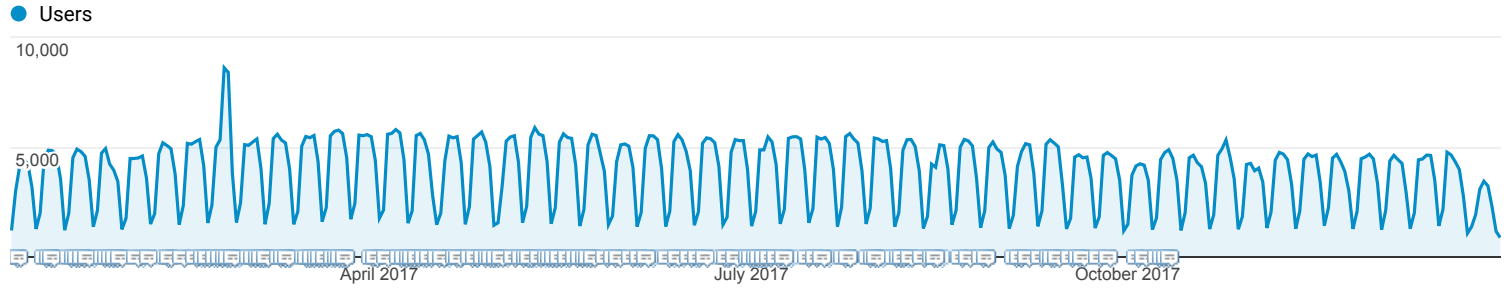

Audience Overview

All Users
100.00% Users

Jan 1, 2017 - Dec 31, 2017

Overview

| | | |
|---|--------------------------------------|---------------------------------------|
| Users 941,530 | New Users 930,399 | Sessions 1,911,519 |
| Number of Sessions per User 2.03 | Pageviews 6,760,582 | Pages / Session 3.54 |
| Avg. Session Duration 00:05:28 | Bounce Rate 43.60% | |