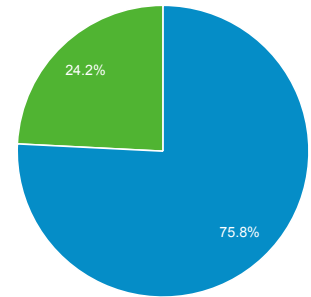

Audience Overview

All Users
100.00% Users

Jan 1, 2017 - Dec 31, 2017

Overview

| | | |
|---|--------------------------------------|---------------------------------------|
| Users 941,530 | New Users 930,399 | Sessions 1,911,519 |
| Number of Sessions per User 2.03 | Pageviews 6,760,582 | Pages / Session 3.54 |
| Avg. Session Duration 00:05:28 | Bounce Rate 43.60% | |

■ New Visitor ■ Returning Visitor

| Language | Users | % Users |
|------------|---------|---------|
| 1. en-us | 489,668 | 52.14% |
| 2. en-gb | 63,762 | 6.79% |
| 3. zh-cn | 51,622 | 5.50% |
| 4. es | 41,827 | 4.45% |
| 5. de | 31,025 | 3.30% |
| 6. fr | 29,521 | 3.14% |
| 7. pt-br | 26,186 | 2.79% |
| 8. it | 17,159 | 1.83% |
| 9. ja | 13,547 | 1.44% |
| 10. es-419 | 13,333 | 1.42% |