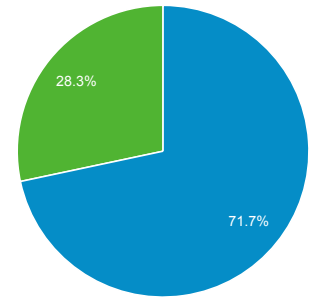

Users 91,916	New Users 81,573	Sessions 168,265
Number of Sessions per User 1.83	Pageviews 566,470	Pages / Session 3.37
Avg. Session Duration 00:05:29	Bounce Rate 45.36%	

■ New Visitor ■ Returning Visitor