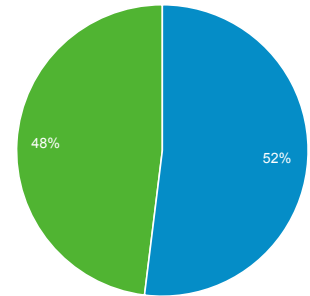

Jan 1, 2017 - Jan 31, 2017

Audience Overview

All Users
100.00% Sessions

Overview

Sessions 149,904	Users 80,187	Pageviews 495,083
Pages / Session 3.30	Avg. Session Duration 00:04:52	Bounce Rate 46.56%
% New Sessions 47.94%		

Returning Visitor (Blue) | New Visitor (Green)

Language	Sessions	% Sessions
1. en-us	77,837	51.92%
2. en-gb	9,124	6.09%
3. es	7,637	5.09%
4. de	5,899	3.94%
5. fr	5,746	3.83%
6. zh-cn	5,428	3.62%
7. pt-br	4,004	2.67%
8. it	3,564	2.38%
9. ru	2,461	1.64%
10. pl	1,932	1.29%