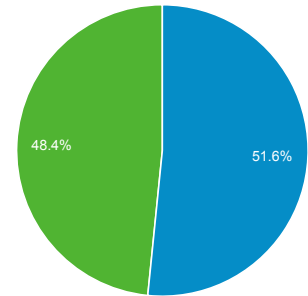

Dec 1, 2016 - Dec 31, 2016

Audience Overview

All Users
100.00% Sessions

Overview

Returning Visitor (Blue) | New Visitor (Green)

Language	Sessions	% Sessions
1. en-us	68,970	50.00%
2. en-gb	7,753	5.62%
3. zh-cn	7,452	5.40%
4. es	6,842	4.96%
5. fr	5,099	3.70%
6. de	4,907	3.56%
7. pt-br	3,921	2.84%
8. it	2,541	1.84%
9. ru	2,236	1.62%
10. ja	1,856	1.35%