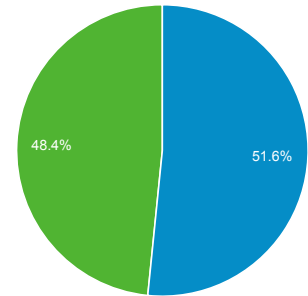

Language	Sessions	% Sessions
1. en-us	68,970	50.00%
2. en-gb	7,753	5.62%
3. zh-cn	7,452	5.40%
4. es	6,842	4.96%
5. fr	5,099	3.70%
6. de	4,907	3.56%
7. pt-br	3,921	2.84%
8. it	2,541	1.84%
9. ru	2,236	1.62%
10. ja	1,856	1.35%