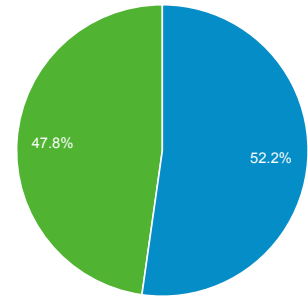

# Audience Overview

All Users  
100.00% Sessions

## Overview

Returning Visitor (Blue) | New Visitor (Green)

Language	Sessions	% Sessions
1. en-us	76,859	49.46%
2. en-gb	8,571	5.52%
3. es	8,330	5.36%
4. zh-cn	8,018	5.16%
5. fr	6,042	3.89%
6. de	5,780	3.72%
7. pt-br	4,805	3.09%
8. it	3,483	2.24%
9. ru	2,548	1.64%
10. es-es	2,357	1.52%