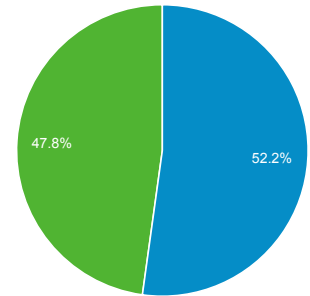

Oct 1, 2016 - Oct 31, 2016

Audience Overview

All Users
100.00% Sessions

Overview

Returning Visitor (Blue) New Visitor (Green)

Language	Sessions	% Sessions
1. en-us	74,417	50.52%
2. es	8,252	5.60%
3. en-gb	7,676	5.21%
4. zh-cn	6,220	4.22%
5. de	5,312	3.61%
6. fr	5,311	3.61%
7. pt-br	4,938	3.35%
8. it	3,343	2.27%
9. ru	2,539	1.72%
10. es-es	2,270	1.54%