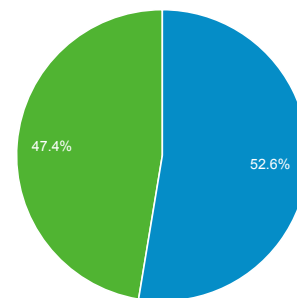

Sep 1, 2016 - Sep 30, 2016

Audience Overview

All Users
100.00% Sessions

Overview

Sessions
145,624

Users
76,770

Pageviews
453,447

Pages / Session
3.11

Avg. Session Duration
00:04:34

Bounce Rate
48.12%

% New Sessions
47.26%

Returning Visitor New Visitor

Language	Sessions	% Sessions
1. en-us	76,280	52.38%
2. en-gb	7,553	5.19%
3. es	7,274	5.00%
4. zh-cn	6,808	4.68%
5. de	5,138	3.53%
6. fr	4,971	3.41%
7. pt-br	4,770	3.28%
8. it	3,149	2.16%
9. ru	2,572	1.77%
10. es-es	2,212	1.52%