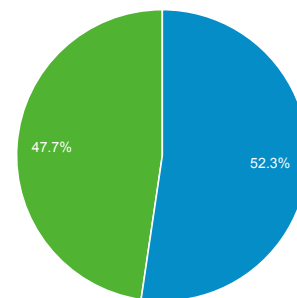

Aug 1, 2016 - Aug 31, 2016

Audience Overview

All Users
100.00% Sessions

Overview

Sessions
146,241

Users
77,266

Pageviews
445,290

Pages / Session
3.04

Avg. Session Duration
00:04:23

Bounce Rate
48.53%

% New Sessions
47.55%

Returning Visitor New Visitor

Language	Sessions	% Sessions
1. en-us	79,427	54.31%
2. en-gb	7,351	5.03%
3. zh-cn	7,058	4.83%
4. es	6,756	4.62%
5. pt-br	5,023	3.43%
6. de	5,019	3.43%
7. fr	4,263	2.92%
8. ru	2,565	1.75%
9. it	2,108	1.44%
10. zh-tw	1,956	1.34%