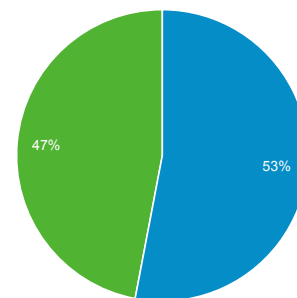

# Audience Overview

All Users  
100.00% Sessions

## Overview

Sessions  
**130,367**

Users  
**68,198**

Pageviews  
**394,225**

Pages / Session  
**3.02**

Avg. Session Duration  
**00:04:20**

Bounce Rate  
**49.37%**

% New Sessions  
**46.86%**

Returning Visitor New Visitor

Language	Sessions	% Sessions
1. en-us	67,414	51.71%
2. es	6,894	5.29%
3. en-gb	6,785	5.20%
4. zh-cn	6,618	5.08%
5. de	4,749	3.64%
6. pt-br	4,702	3.61%
7. fr	4,554	3.49%
8. it	2,705	2.07%
9. ru	2,528	1.94%
10. es-419	1,898	1.46%