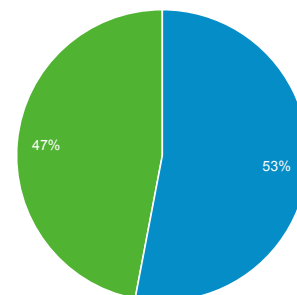

Jul 1, 2016 - Jul 31, 2016

Audience Overview

All Users
100.00% Sessions

Overview

Sessions
130,367

Users
68,198

Pageviews
394,225

Pages / Session
3.02

Avg. Session Duration
00:04:20

Bounce Rate
49.37%

% New Sessions
46.86%

■ Returning Visitor ■ New Visitor

Language	Sessions	% Sessions
1. en-us	67,414	51.71%
2. es	6,894	5.29%
3. en-gb	6,785	5.20%
4. zh-cn	6,618	5.08%
5. de	4,749	3.64%
6. pt-br	4,702	3.61%
7. fr	4,554	3.49%
8. it	2,705	2.07%
9. ru	2,528	1.94%
10. es-419	1,898	1.46%