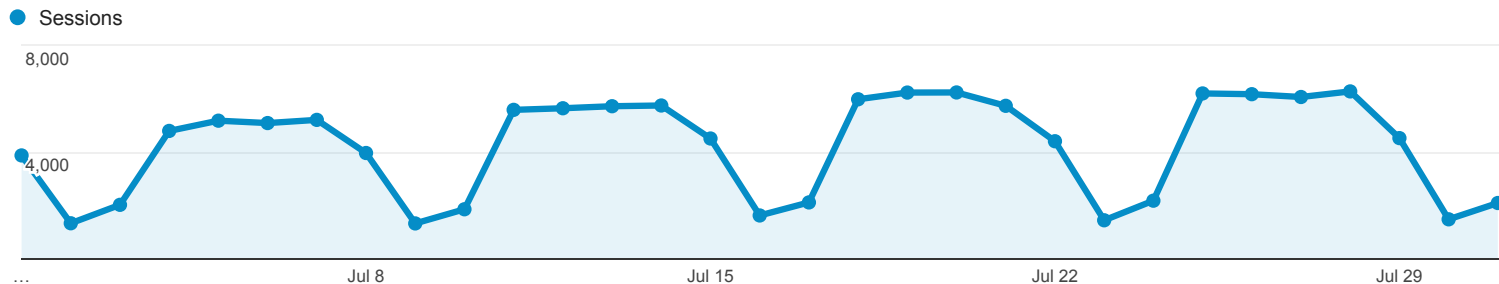

Jul 1, 2016 - Jul 31, 2016

Audience Overview

All Users
100.00% Sessions

Overview