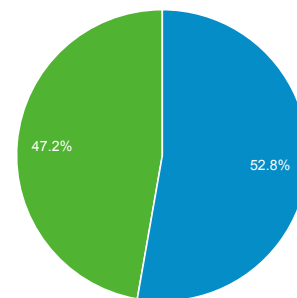

Jun 1, 2016 - Jun 30, 2016

Audience Overview

All Users
100.00% Sessions

Overview

Sessions
140,014

Users
73,711

Pageviews
439,942

Pages / Session
3.14

Avg. Session Duration
00:04:13

Bounce Rate
48.45%

% New Sessions
47.13%

■ Returning Visitor ■ New Visitor

Language	Sessions	% Sessions
1. en-us	70,846	50.60%
2. es	7,598	5.43%
3. en-gb	6,927	4.95%
4. zh-cn	6,076	4.34%
5. fr	5,508	3.93%
6. de	5,356	3.83%
7. pt-br	4,967	3.55%
8. it	3,007	2.15%
9. ru	2,729	1.95%
10. es-419	2,069	1.48%