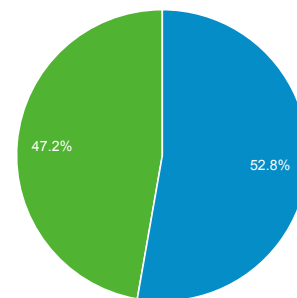

Jun 1, 2016 - Jun 30, 2016

Audience Overview

All Users
100.00% Sessions

Overview

Sessions
140,014

Users
73,711

Pageviews
439,942

Pages / Session
3.14

Avg. Session Duration
00:04:13

Bounce Rate
48.45%

% New Sessions
47.13%

Returning Visitor (blue) New Visitor (green)

Language	Sessions	% Sessions
1. en-us	70,846	50.60%
2. es	7,598	5.43%
3. en-gb	6,927	4.95%
4. zh-cn	6,076	4.34%
5. fr	5,508	3.93%
6. de	5,356	3.83%
7. pt-br	4,967	3.55%
8. it	3,007	2.15%
9. ru	2,729	1.95%
10. es-419	2,069	1.48%