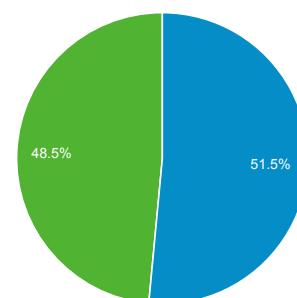

May 1, 2016 - May 31, 2016

Audience Overview

All Users
100.00% Sessions

Overview

Sessions
141,620

Users
76,025

Pageviews
442,446

Pages / Session
3.12

Avg. Session Duration
00:04:02

Bounce Rate
49.16%

% New Sessions
48.40%

■ Returning Visitor ■ New Visitor

Language	Sessions	% Sessions
1. en-us	70,140	49.53%
2. es	7,559	5.34%
3. en-gb	7,021	4.96%
4. zh-cn	6,557	4.63%
5. fr	5,524	3.90%
6. de	4,828	3.41%
7. pt-br	4,596	3.25%
8. it	3,389	2.39%
9. ru	2,821	1.99%
10. c	2,324	1.64%