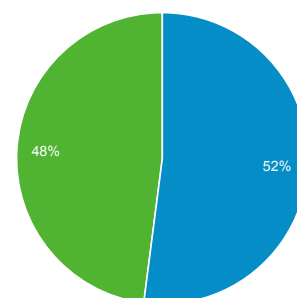

Apr 1, 2016 - Apr 30, 2016

Audience Overview

All Users
100.00% Sessions

Overview

Sessions
131,073

Users
70,222

Pageviews
407,244

Pages / Session
3.11

Avg. Session Duration
00:03:58

Bounce Rate
48.31%

% New Sessions
47.87%

Returning Visitor (blue) New Visitor (green)

Language	Sessions	% Sessions
1. en-us	66,447	50.69%
2. es	7,108	5.42%
3. en-gb	6,274	4.79%
4. zh-cn	5,518	4.21%
5. fr	5,350	4.08%
6. de	5,036	3.84%
7. pt-br	3,907	2.98%
8. it	3,010	2.30%
9. ru	2,542	1.94%
10. es-es	2,111	1.61%