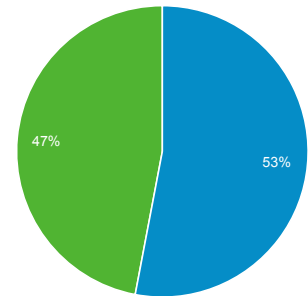

Mar 1, 2016 - Mar 31, 2016

Audience Overview

All Users
100.00% Sessions

Overview

Returning Visitor (blue) New Visitor (green)

Language	Sessions	% Sessions
1. en-us	75,090	50.30%
2. es	7,803	5.23%
3. zh-cn	7,126	4.77%
4. en-gb	6,660	4.46%
5. fr	6,375	4.27%
6. de	5,296	3.55%
7. pt-br	4,675	3.13%
8. it	3,179	2.13%
9. ru	2,693	1.80%
10. es-es	2,328	1.56%