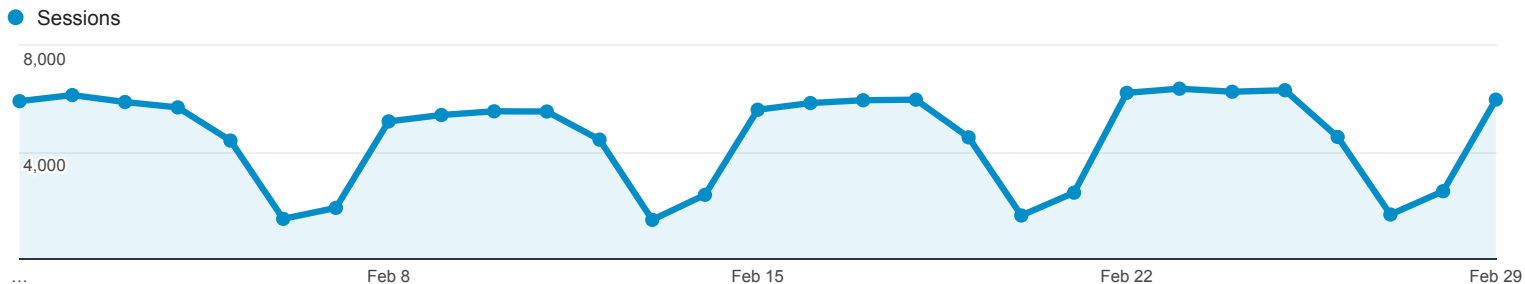

Feb 1, 2016 - Feb 29, 2016

Audience Overview

All Users
100.00% Sessions

Overview

Sessions
133,016

Users
70,277

Pageviews
397,658

Pages / Session
2.99

Avg. Session Duration
00:03:50

Bounce Rate
50.25%

% New Sessions
47.40%

■ Returning Visitor ■ New Visitor

Language	Sessions	% Sessions
1. en-us	68,972	51.85%
2. es	7,093	5.33%
3. en-gb	6,344	4.77%
4. fr	5,715	4.30%
5. de	5,574	4.19%
6. pt-br	3,770	2.83%
7. zh-cn	3,699	2.78%
8. it	3,050	2.29%
9. ru	2,233	1.68%
10. ja	2,142	1.61%