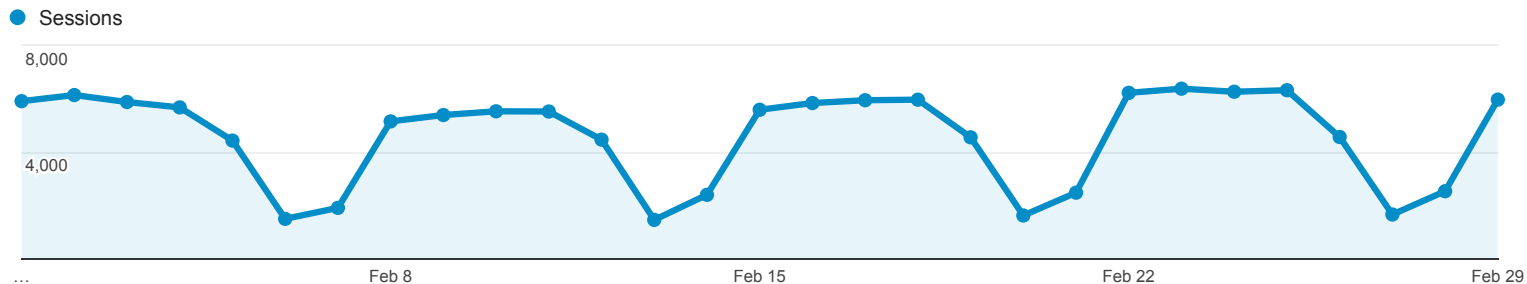

Feb 1, 2016 - Feb 29, 2016

Audience Overview

All Users
100.00% Sessions

Overview

Sessions
133,016

Users
70,277

Pageviews
397,658

Pages / Session
2.99

Avg. Session Duration
00:03:50

Bounce Rate
50.25%

% New Sessions
47.40%

■ Returning Visitor ■ New Visitor

Language	Sessions	% Sessions
1. en-us	68,972	51.85%
2. es	7,093	5.33%
3. en-gb	6,344	4.77%
4. fr	5,715	4.30%
5. de	5,574	4.19%
6. pt-br	3,770	2.83%
7. zh-cn	3,699	2.78%
8. it	3,050	2.29%
9. ru	2,233	1.68%
10. ja	2,142	1.61%