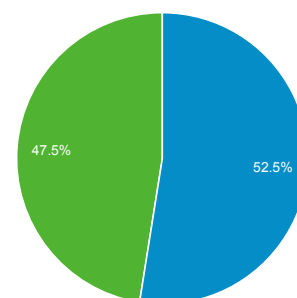

Feb 1, 2016 - Feb 29, 2016

Audience Overview

All Users
100.00% Sessions

Overview

Sessions
133,016

Users
70,277

Pageviews
397,658

Pages / Session
2.99

Avg. Session Duration
00:03:50

Bounce Rate
50.25%

% New Sessions
47.40%

■ Returning Visitor ■ New Visitor

Language	Sessions	% Sessions
1. en-us	68,972	51.85%
2. es	7,093	5.33%
3. en-gb	6,344	4.77%
4. fr	5,715	4.30%
5. de	5,574	4.19%
6. pt-br	3,770	2.83%
7. zh-cn	3,699	2.78%
8. it	3,050	2.29%
9. ru	2,233	1.68%
10. ja	2,142	1.61%