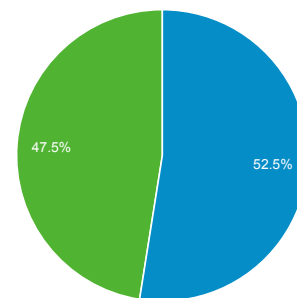

Feb 1, 2016 - Feb 29, 2016

Audience Overview

All Users
100.00% Sessions

Overview

Sessions
133,016

Users
70,277

Pageviews
397,658

Pages / Session
2.99

Avg. Session Duration
00:03:50

Bounce Rate
50.25%

% New Sessions
47.40%

■ Returning Visitor ■ New Visitor

Language	Sessions	% Sessions
1. en-us	68,972	51.85%
2. es	7,093	5.33%
3. en-gb	6,344	4.77%
4. fr	5,715	4.30%
5. de	5,574	4.19%
6. pt-br	3,770	2.83%
7. zh-cn	3,699	2.78%
8. it	3,050	2.29%
9. ru	2,233	1.68%
10. ja	2,142	1.61%