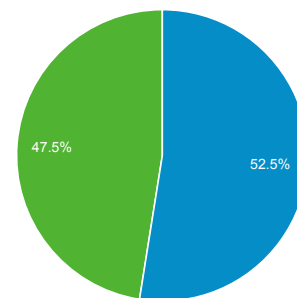

Jan 1, 2016 - Jan 31, 2016

Audience Overview

All Sessions
100.00%

Overview

Sessions
125,716

Users
66,100

Pageviews
378,381

Pages / Session
3.01

Avg. Session Duration
00:03:46

Bounce Rate
49.79%

% New Sessions
47.38%

Returning Visitor (blue) New Visitor (green)

Language	Sessions	% Sessions
1. en-us	61,560	48.97%
2. zh-cn	6,307	5.02%
3. en-gb	6,099	4.85%
4. es	5,815	4.63%
5. de	5,348	4.25%
6. fr	5,094	4.05%
7. pt-br	3,516	2.80%
8. it	2,882	2.29%
9. ru	2,691	2.14%
10. ja	2,033	1.62%