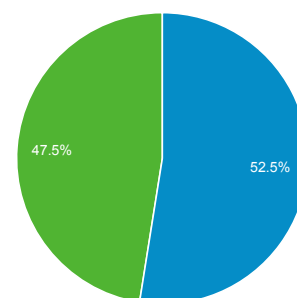

## Overview

Sessions  
**125,716**

Users  
**66,100**

Pageviews  
**378,381**

Pages / Session  
**3.01**

Avg. Session Duration  
**00:03:46**

Bounce Rate  
**49.79%**

% New Sessions  
**47.38%**

Returning Visitor (blue) New Visitor (green)

Language	Sessions	% Sessions
1. en-us	61,560	48.97%
2. zh-cn	6,307	5.02%
3. en-gb	6,099	4.85%
4. es	5,815	4.63%
5. de	5,348	4.25%
6. fr	5,094	4.05%
7. pt-br	3,516	2.80%
8. it	2,882	2.29%
9. ru	2,691	2.14%
10. ja	2,033	1.62%