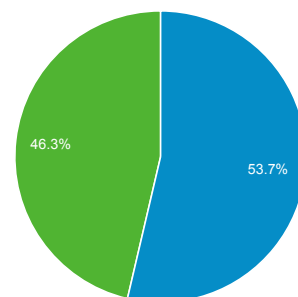

# Audience Overview

All Sessions  
100.00%

## Overview

Returning Visitor (blue) | New Visitor (green)

Language	Sessions	% Sessions
1. en-us	73,292	50.34%
2. es	7,593	5.22%
3. en-gb	6,786	4.66%
4. de	5,964	4.10%
5. fr	5,754	3.95%
6. zh-cn	4,859	3.34%
7. pt-br	4,584	3.15%
8. it	3,646	2.50%
9. ru	2,958	2.03%
10. ja	2,538	1.74%