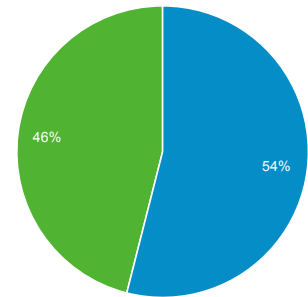

Sep 1, 2015 - Sep 30, 2015

Audience Overview

All Sessions
100.00%

Overview

Sessions
144,230

Users
73,864

Pageviews
442,912

Pages / Session
3.07

Avg. Session Duration
00:04:05

Bounce Rate
50.46%

% New Sessions
45.92%

Returning Visitor (blue) | New Visitor (green)

Language	Sessions	% Sessions
1. en-us	72,396	50.19%
2. es	7,229	5.01%
3. en-gb	6,744	4.68%
4. de	5,876	4.07%
5. fr	5,514	3.82%
6. zh-cn	5,488	3.81%
7. pt-br	4,584	3.18%
8. it	3,375	2.34%
9. ru	3,212	2.23%
10. ja	2,526	1.75%