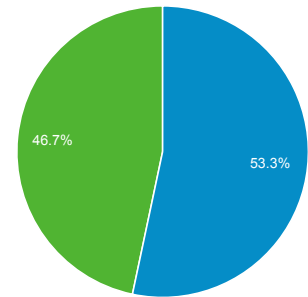

Aug 1, 2015 - Aug 31, 2015

Audience Overview

All Sessions
100.00%

Overview

Sessions
134,759

Users
69,986

Pageviews
410,003

Pages / Session
3.04

Avg. Session Duration
00:04:03

Bounce Rate
50.56%

% New Sessions
46.55%

Returning Visitor (blue) | New Visitor (green)

Language	Sessions	% Sessions
1. en-us	70,191	52.09%
2. es	6,487	4.81%
3. en-gb	6,068	4.50%
4. zh-cn	5,829	4.33%
5. de	5,605	4.16%
6. pt-br	4,613	3.42%
7. fr	4,439	3.29%
8. ru	3,362	2.49%
9. ja	2,450	1.82%
10. it	1,908	1.42%