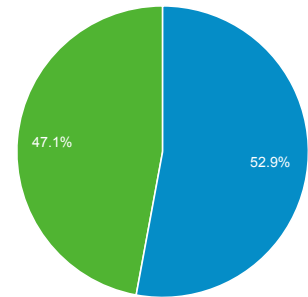

## Overview

Sessions  
**152,378**

Users  
**79,671**

Pageviews  
**456,317**

Pages / Session  
**2.99**

Avg. Session Duration  
**00:03:56**

Bounce Rate  
**51.39%**

% New Sessions  
**46.96%**

Returning Visitor New Visitor

Language	Sessions	% Sessions
1. en-us	74,847	49.12%
2. es	8,701	5.71%
3. en-gb	6,360	4.17%
4. fr	6,338	4.16%
5. de	5,889	3.86%
6. ru	5,090	3.34%
7. zh-cn	4,970	3.26%
8. pt-br	4,390	2.88%
9. ru-ru	3,178	2.09%
10. it	2,952	1.94%