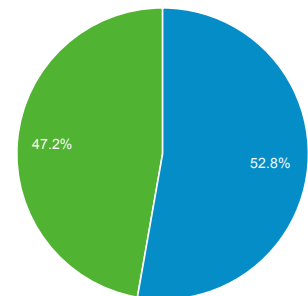

May 1, 2015 - May 31, 2015

Audience Overview

All Sessions
100.00%

Overview

Sessions
148,418

Users
77,935

Pageviews
446,320

Pages / Session
3.01

Avg. Session Duration
00:03:55

Bounce Rate
51.03%

% New Sessions
47.10%

■ Returning Visitor ■ New Visitor

Language	Sessions	% Sessions
1. en-us	73,520	49.54%
2. es	8,604	5.80%
3. fr	6,648	4.48%
4. en-gb	6,492	4.37%
5. de	5,384	3.63%
6. pt-br	4,910	3.31%
7. zh-cn	4,165	2.81%
8. ru	3,553	2.39%
9. it	3,423	2.31%
10. es-es	2,880	1.94%