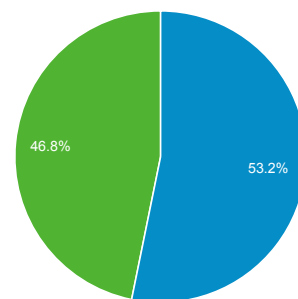

Feb 1, 2015 - Feb 28, 2015

Audience Overview

All Sessions
100.00%

Overview

Sessions
139,433

Users
72,799

Pageviews
438,502

Pages / Session
3.14

Avg. Session Duration
00:04:01

Bounce Rate
49.10%

% New Sessions
46.71%

Returning Visitor (blue) New Visitor (green)

Language	Sessions	% Sessions
1. en-us	71,329	51.16%
2. es	7,249	5.20%
3. en-gb	6,725	4.82%
4. fr	6,462	4.63%
5. de	6,289	4.51%
6. pt-br	3,623	2.60%
7. it	3,406	2.44%
8. zh-cn	3,256	2.34%
9. ja	2,990	2.14%
10. es-es	2,562	1.84%