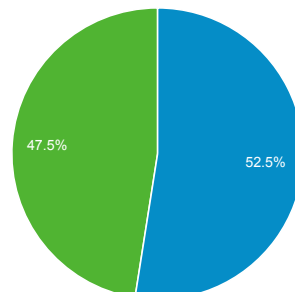

Dec 1, 2014 - Dec 31, 2014

Audience Overview

All Sessions
100.00%

+ Add Segment

Overview

Sessions
133,439

Users
70,913

Pageviews
414,219

Pages / Session
3.10

Avg. Session Duration
00:04:03

Bounce Rate
49.80%

% New Sessions
47.44%

Returning Visitor New Visitor

Language	Sessions	% Sessions
1. en-us	66,643	49.94%
2. es	6,896	5.17%
3. zh-cn	6,074	4.55%
4. en-gb	5,654	4.24%
5. fr	5,545	4.16%
6. de	5,184	3.88%
7. pt-br	3,673	2.75%
8. ja	2,923	2.19%
9. it	2,848	2.13%
10. ru	2,222	1.67%