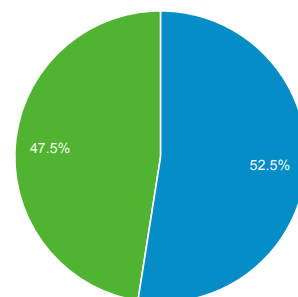

Oct 1, 2014 - Oct 31, 2014

Audience Overview

All Sessions
100.00%

+ Add Segment

Overview

Sessions
146,394

Users
77,485

Pageviews
459,073

Pages / Session
3.14

Avg. Session Duration
00:03:59

Bounce Rate
49.08%

% New Sessions
47.41%

Returning Visitor (blue) New Visitor (green)

| Language | Sessions | % Sessions |
|-----------|----------|------------|
| 1. en-us | 73,206 | 50.01% |
| 2. es | 7,463 | 5.10% |
| 3. de | 6,258 | 4.27% |
| 4. fr | 6,138 | 4.19% |
| 5. en-gb | 6,004 | 4.10% |
| 6. zh-cn | 5,365 | 3.66% |
| 7. pt-br | 4,422 | 3.02% |
| 8. it | 3,536 | 2.42% |
| 9. ja | 3,119 | 2.13% |
| 10. es-es | 2,880 | 1.97% |