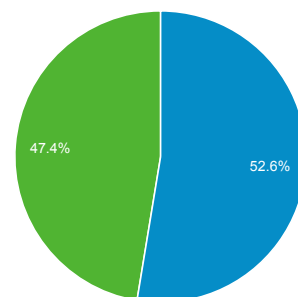

Sep 1, 2014 - Sep 30, 2014

Audience Overview

All Sessions
100.00%

+ Add Segment

Overview

Sessions

142,364

Users

75,199

Pageviews

447,727

Pages / Session

3.14

Avg. Session Duration

00:03:59

Bounce Rate

49.17%

% New Sessions

47.28%

Returning Visitor New Visitor

Language	Sessions	% Sessions
1. en-us	74,168	52.10%
2. es	6,834	4.80%
3. de	5,827	4.09%
4. fr	5,790	4.07%
5. en-gb	5,767	4.05%
6. zh-cn	5,604	3.94%
7. pt-br	4,423	3.11%
8. it	2,981	2.09%
9. ja	2,692	1.89%
10. es-es	2,437	1.71%