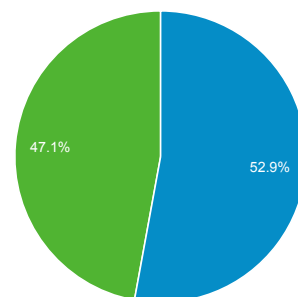

Aug 1, 2014 - Aug 31, 2014

Audience Overview

All Sessions
100.00%

+ Add Segment

Overview

Sessions
129,959

Users
68,520

Pageviews
419,042

Pages / Session
3.22

Avg. Session Duration
00:03:58

Bounce Rate
49.40%

% New Sessions
47.00%

Returning Visitor (blue) | New Visitor (green)

Language	Sessions	% Sessions
1. en-us	68,688	52.85%
2. es	6,090	4.69%
3. de	5,652	4.35%
4. zh-cn	5,447	4.19%
5. en-gb	5,373	4.13%
6. fr	4,455	3.43%
7. pt-br	4,348	3.35%
8. ja	3,088	2.38%
9. es-es	2,059	1.58%
10. ru	1,995	1.54%