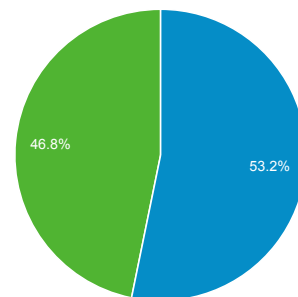

Jun 1, 2014 - Jun 30, 2014

Audience Overview

All Sessions
100.00%

+ Add Segment

Overview

Sessions
141,760

Users
74,193

Pageviews
444,755

Pages / Session
3.14

Avg. Session Duration
00:03:51

Bounce Rate
49.45%

% New Sessions
46.69%

Returning Visitor (blue) New Visitor (green)

Language	Sessions	% Sessions
1. en-us	74,659	52.67%
2. es	6,501	4.59%
3. fr	6,136	4.33%
4. de	5,911	4.17%
5. en-gb	5,637	3.98%
6. zh-cn	5,257	3.71%
7. pt-br	3,986	2.81%
8. ja	3,527	2.49%
9. it	3,229	2.28%
10. es-es	2,440	1.72%