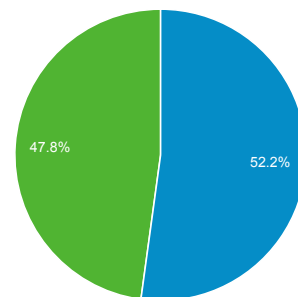

May 1, 2014 - May 31, 2014

Audience Overview

All Sessions
100.00%

+ Add Segment

Overview

Sessions
148,838

Users
78,845

Pageviews
469,527

Pages / Session
3.15

Avg. Session Duration
00:03:45

Bounce Rate
49.85%

% New Sessions
47.72%

Returning Visitor New Visitor

Language	Sessions	% Sessions
1. en-us	76,291	51.26%
2. es	7,612	5.11%
3. zh-cn	6,147	4.13%
4. fr	6,130	4.12%
5. de	6,018	4.04%
6. en-gb	5,843	3.93%
7. pt-br	4,581	3.08%
8. ja	3,436	2.31%
9. it	3,250	2.18%
10. es-es	2,791	1.88%