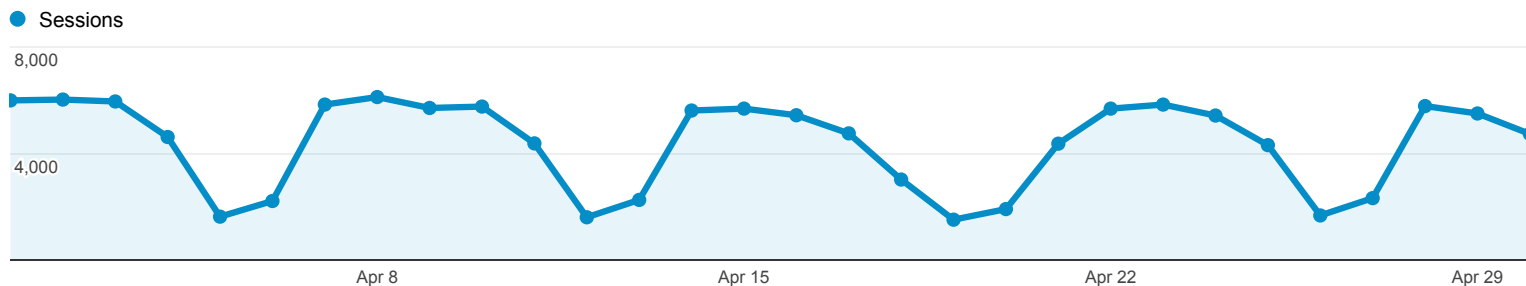

Apr 1, 2014 - Apr 30, 2014

# Audience Overview

All Sessions  
100.00%

## Overview

Sessions  
**131,620**

Users  
**78,299**

Pageviews  
**455,720**

Pages / Session  
**3.46**

Avg. Session Duration  
**00:04:44**

Bounce Rate  
**47.54%**

% New Sessions  
**53.77%**