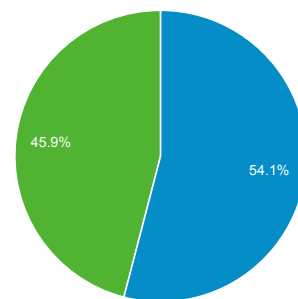

Mar 1, 2014 - Mar 31, 2014

Audience Overview

All Visits
100.00%

Overview

Visits
139,614

Unique Visitors
82,471

Pageviews
483,831

Pages / Visit
3.47

Avg. Visit Duration
00:04:55

Bounce Rate
47.55%

% New Visits
53.91%

■ New Visitor ■ Returning Visitor

Language	Visits	% Visits
1. en-us	72,718	52.09%
2. es	6,778	4.85%
3. fr	5,930	4.25%
4. zh-cn	5,786	4.14%
5. en-gb	5,499	3.94%
6. de	4,103	2.94%
7. de-de	4,048	2.90%
8. pt-br	3,543	2.54%
9. it	2,796	2.00%
10. ja	2,777	1.99%