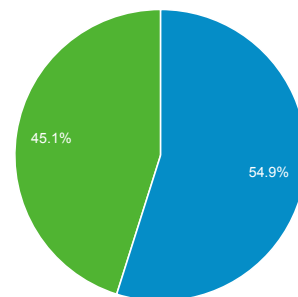

Visits
124,795

Unique Visitors
74,668

Pageviews
428,414

Pages / Visit
3.43

Avg. Visit Duration
00:04:49

Bounce Rate
47.19%

% New Visits
54.73%

■ New Visitor ■ Returning Visitor