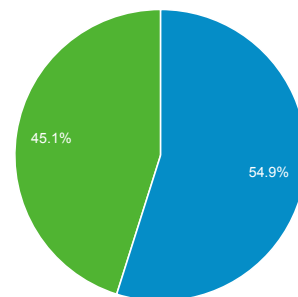

## Overview

Visits  
**124,795**

Unique Visitors  
**74,668**

Pageviews  
**428,414**

Pages / Visit  
**3.43**

Avg. Visit Duration  
**00:04:49**

Bounce Rate  
**47.19%**

% New Visits  
**54.73%**

■ New Visitor ■ Returning Visitor

Language	Visits	% Visits
1. en-us	65,466	52.46%
2. es	6,002	4.81%
3. fr	5,152	4.13%
4. en-gb	4,335	3.47%
5. de-de	4,260	3.41%
6. zh-cn	3,935	3.15%
7. de	3,444	2.76%
8. pt-br	3,349	2.68%
9. it	2,655	2.13%
10. ja	2,615	2.10%