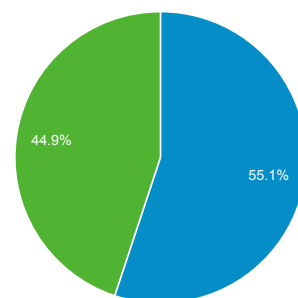

Oct 1, 2013 - Oct 31, 2013

Audience Overview

All Visits
100.00%

Overview

75,126 people visited this site

Visits 123,344	Unique Visitors 75,126	Pageviews 421,976
Pages / Visit 3.42	Avg. Visit Duration 00:04:17	Bounce Rate 45.87%
% New Visits 54.94%		

■ New Visitor ■ Returning Visitor

Language	Visits	% Visits
1. en-us	65,353	52.98%
2. es	5,972	4.84%
3. fr	5,177	4.20%
4. zh-cn	4,298	3.48%
5. pt-br	4,100	3.32%
6. en-gb	3,740	3.03%
7. de-de	3,699	3.00%
8. de	3,306	2.68%
9. it	3,129	2.54%
10. ja	2,784	2.26%