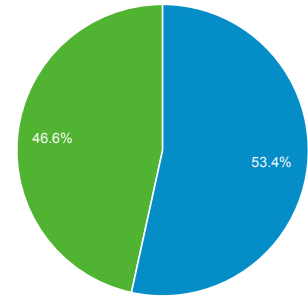

Audience Overview

Sep 1, 2013 - Sep 30, 2013

100.00% of visits

Overview

66,401 people visited this site

Visits 111,986	Unique Visitors 66,401	Pageviews 379,679
Pages / Visit 3.39	Avg. Visit Duration 00:04:37	Bounce Rate 43.53%
% New Visits 53.26%		

■ New Visitor ■ Returning Visitor

Language	Visits	% Visits
1. en-us	60,694	54.20%
2. es	4,802	4.29%
3. fr	4,705	4.20%
4. zh-cn	4,290	3.83%
5. de-de	3,543	3.16%
6. en-gb	3,396	3.03%
7. pt-br	3,301	2.95%
8. de	2,990	2.67%
9. it	2,437	2.18%
10. ja	2,381	2.13%