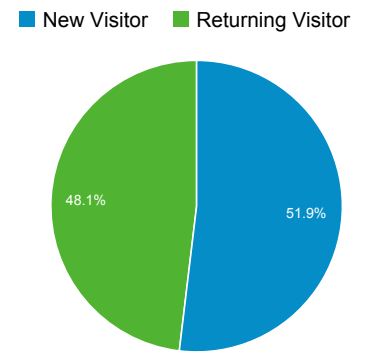

## 63,094 people visited this site

**Visits**  
109,103

**Pageviews**  
346,176

**Avg. Visit Duration**  
00:04:22

**% New Visits**  
51.76%

**Unique Visitors**  
63,094

**Pages / Visit**  
3.17

**Bounce Rate**  
43.73%