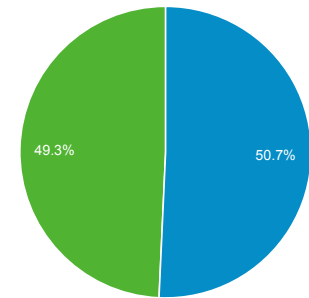

Audience Overview

Jul 1, 2013 - Jul 31, 2013

100.00% of visits

Overview

68,955 people visited this site

■ New Visitor ■ Returning Visitor

Language	Visits	% Visits
1. en-us	67,450	55.17%
2. es	5,104	4.17%
3. fr	5,031	4.12%
4. zh-cn	4,983	4.08%
5. de-de	4,107	3.36%
6. en-gb	3,661	2.99%
7. pt-br	3,349	2.74%
8. de	3,315	2.71%
9. ja	2,826	2.31%
10. it	2,619	2.14%