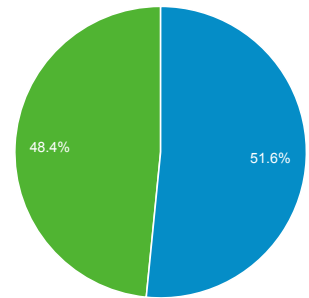

Audience Overview

Jun 1, 2013 - Jun 30, 2013

% of visits: 100.00%

Overview

67,214 people visited this site

■ New Visitor ■ Returning Visitor

Language	Visits	% Visits
1. en-us	62,342	53.37%
2. fr	5,895	5.05%
3. es	5,309	4.54%
4. zh-cn	4,302	3.68%
5. de-de	4,062	3.48%
6. pt-br	3,359	2.88%
7. en-gb	3,323	2.84%
8. de	3,251	2.78%
9. it	2,849	2.44%
10. ja	2,605	2.23%