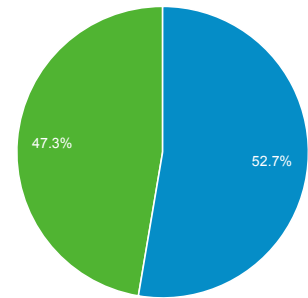

Apr 1, 2013 - Apr 30, 2013

Audience Overview

% of visits: 100.00%

Overview

70,874 people visited this site

■ New Visitor ■ Returning Visitor

Language	Visits	% Visits
1. en-us	64,290	53.04%
2. fr	6,248	5.16%
3. es	5,445	4.49%
4. zh-cn	4,674	3.86%
5. de-de	4,090	3.37%
6. pt-br	3,644	3.01%
7. en-gb	3,380	2.79%
8. de	3,185	2.63%
9. ja	2,676	2.21%
10. it	2,658	2.19%