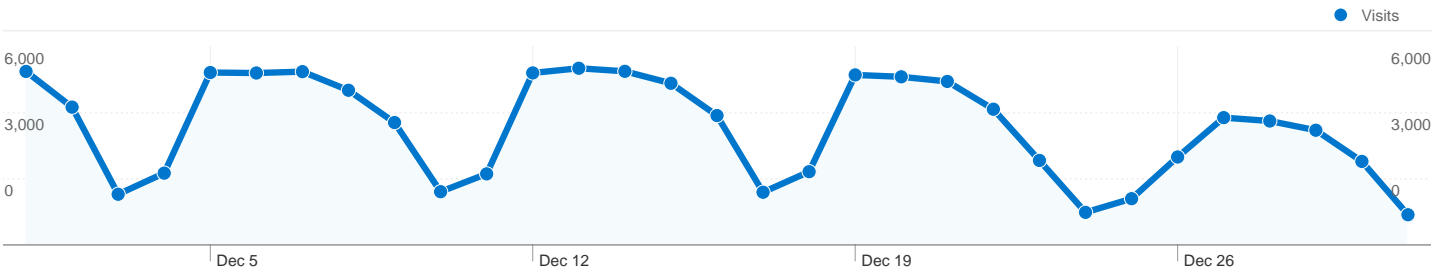

**Site Usage**

**110,726** Visits

**47.21%** Bounce Rate

**368,035** Pageviews

**00:03:28** Avg. Time on Site

**3.32** Pages/Visit

**48.55%** % New Visits

**Visitors Overview**

## 60,774 people visited this site

110,726 Visits

60,774 Absolute Unique Visitors

368,035 Pageviews

3.32 Average Pageviews

00:03:28 Time on Site

47.21% Bounce Rate

48.55% New Visits

## Technical Profile

Browser	Visits	% visits
Firefox	43,322	39.13%
Chrome	33,428	30.19%
Internet Explorer	26,458	23.90%
Safari	4,109	3.71%
Opera	2,372	2.14%

All traffic sources sent a total of 110,726 visits

**110,726 visits came from 171 countries/territories**

**Site Usage**

Country/Territory	Visits	Pages/Visit	Avg. Time on Site	% New Visits	Bounce Rate
<b>Visits</b> <b>110,726</b> % of Site Total: 100.00%	<b>Pages/Visit</b> <b>3.32</b> Site Avg: 3.32 (0.00%)	<b>Avg. Time on Site</b> <b>00:03:28</b> Site Avg: 00:03:28 (0.00%)	<b>% New Visits</b> <b>48.65%</b> Site Avg: 48.55% (0.20%)	<b>Bounce Rate</b> <b>47.21%</b> Site Avg: 47.21% (0.00%)	
United States	20,922	3.54	00:03:46	50.58%	46.07%
India	14,011	2.57	00:02:48	47.96%	53.05%
Germany	7,324	3.77	00:03:28	42.68%	45.63%
Italy	4,971	3.67	00:03:27	46.89%	46.47%
France	4,457	3.76	00:03:48	43.86%	44.27%
China	3,940	3.33	00:04:26	59.06%	43.71%
Brazil	3,449	3.10	00:03:11	53.81%	45.96%
Spain	3,446	3.45	00:03:26	43.85%	45.27%
United Kingdom	3,386	3.39	00:03:10	51.39%	45.45%