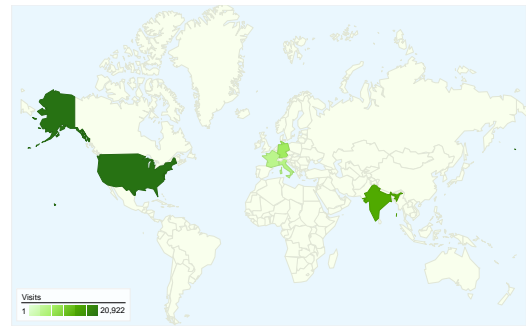

**Site Usage**

**110,726** Visits

**47.21%** Bounce Rate

**368,035** Pageviews

**00:03:28** Avg. Time on Site

**3.32** Pages/Visit

**48.55%** % New Visits

**Visitors Overview**

**Visitors**  
**60,774**

**Map Overlay**

**Traffic Sources Overview**

- **Search Engines**  
65,780.00 (59.41%)
- **Referring Sites**  
35,399.00 (31.97%)
- **Direct Traffic**  
9,546.00 (8.62%)
- **Other**  
1 (> 0.00%)

## 60,774 people visited this site

110,726 Visits

60,774 Absolute Unique Visitors

368,035 Pageviews

3.32 Average Pageviews

00:03:28 Time on Site

47.21% Bounce Rate

48.55% New Visits

**110,726 visits came from 171 countries/territories**

**Site Usage**

Country/Territory	Visits	Pages/Visit	Avg. Time on Site	% New Visits	Bounce Rate
<b>Visits</b> <b>110,726</b> % of Site Total: 100.00%	<b>Pages/Visit</b> <b>3.32</b> Site Avg: 3.32 (0.00%)	<b>Avg. Time on Site</b> <b>00:03:28</b> Site Avg: 00:03:28 (0.00%)	<b>% New Visits</b> <b>48.65%</b> Site Avg: 48.55% (0.20%)	<b>Bounce Rate</b> <b>47.21%</b> Site Avg: 47.21% (0.00%)	
United States	20,922	3.54	00:03:46	50.58%	46.07%
India	14,011	2.57	00:02:48	47.96%	53.05%
Germany	7,324	3.77	00:03:28	42.68%	45.63%
Italy	4,971	3.67	00:03:27	46.89%	46.47%
France	4,457	3.76	00:03:48	43.86%	44.27%
China	3,940	3.33	00:04:26	59.06%	43.71%
Brazil	3,449	3.10	00:03:11	53.81%	45.96%
Spain	3,446	3.45	00:03:26	43.85%	45.27%
United Kingdom	3,386	3.39	00:03:10	51.39%	45.45%