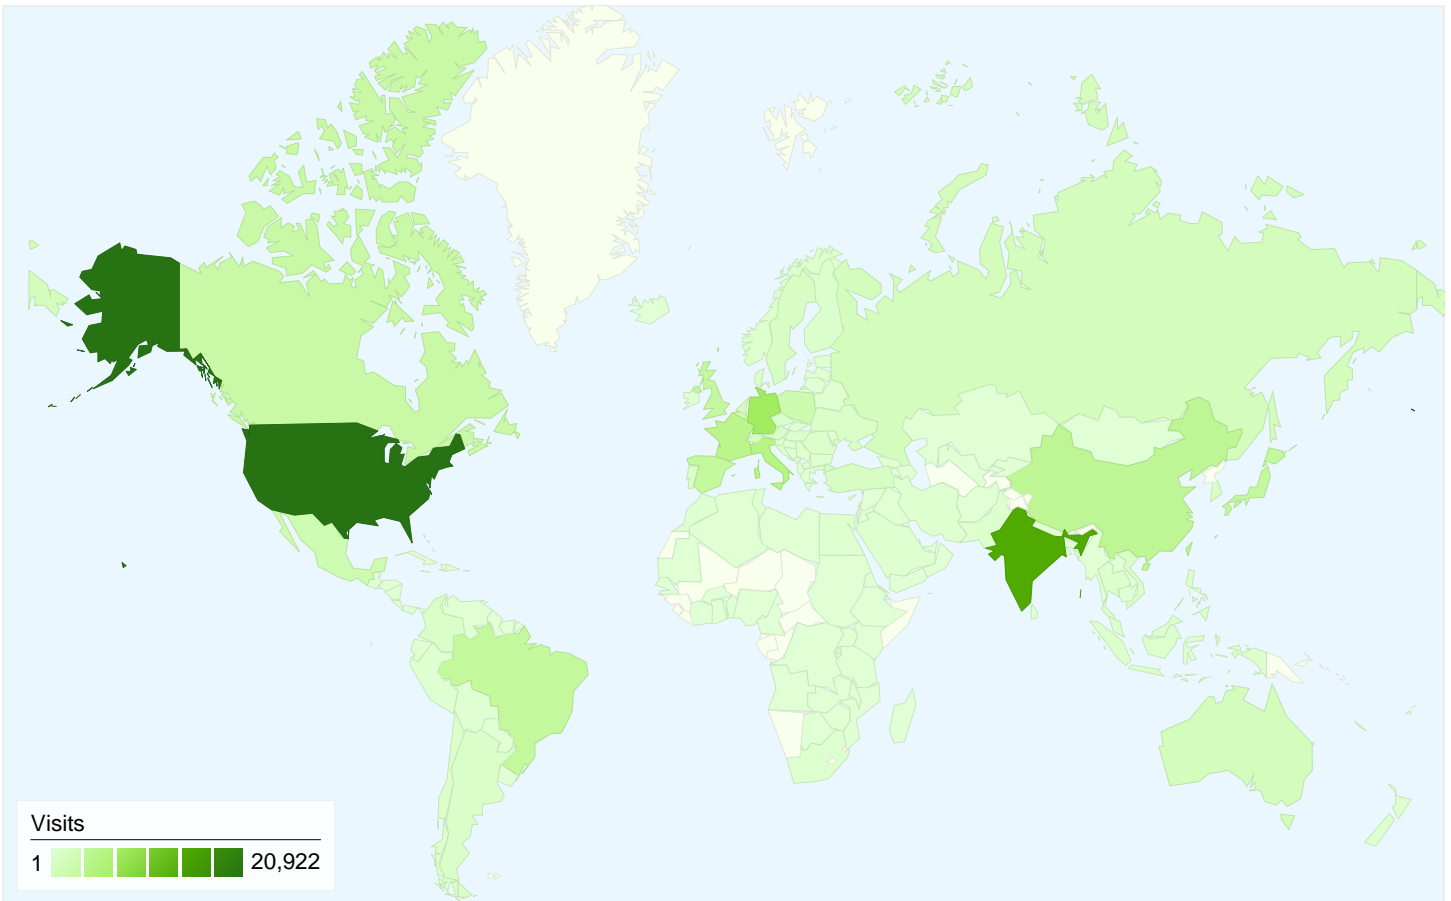

**Visitors**  
**60,774**

**Map Overlay**

**Traffic Sources Overview**

- **Search Engines**  
65,780.00 (59.41%)
- **Referring Sites**  
35,399.00 (31.97%)
- **Direct Traffic**  
9,546.00 (8.62%)
- **Other**  
1 (> 0.00%)

## 60,774 people visited this site

110,726 Visits

60,774 Absolute Unique Visitors

368,035 Pageviews

3.32 Average Pageviews

00:03:28 Time on Site

47.21% Bounce Rate

48.55% New Visits

8.62% Direct Traffic

31.97% Referring Sites

59.41% Search Engines

- Search Engines  
65,780.00 (59.41%)
- Referring Sites  
35,399.00 (31.97%)
- Direct Traffic  
9,546.00 (8.62%)
- Other  
1 (> 0.00%)

**110,726 visits came from 171 countries/territories**

**Site Usage**

Country/Territory	Visits	Pages/Visit	Avg. Time on Site	% New Visits	Bounce Rate
<b>Visits</b> <b>110,726</b> % of Site Total: 100.00%	<b>Pages/Visit</b> <b>3.32</b> Site Avg: 3.32 (0.00%)	<b>Avg. Time on Site</b> <b>00:03:28</b> Site Avg: 00:03:28 (0.00%)	<b>% New Visits</b> <b>48.65%</b> Site Avg: 48.55% (0.20%)	<b>Bounce Rate</b> <b>47.21%</b> Site Avg: 47.21% (0.00%)	
United States	20,922	3.54	00:03:46	50.58%	46.07%
India	14,011	2.57	00:02:48	47.96%	53.05%
Germany	7,324	3.77	00:03:28	42.68%	45.63%
Italy	4,971	3.67	00:03:27	46.89%	46.47%
France	4,457	3.76	00:03:48	43.86%	44.27%
China	3,940	3.33	00:04:26	59.06%	43.71%
Brazil	3,449	3.10	00:03:11	53.81%	45.96%
Spain	3,446	3.45	00:03:26	43.85%	45.27%
United Kingdom	3,386	3.39	00:03:10	51.39%	45.45%